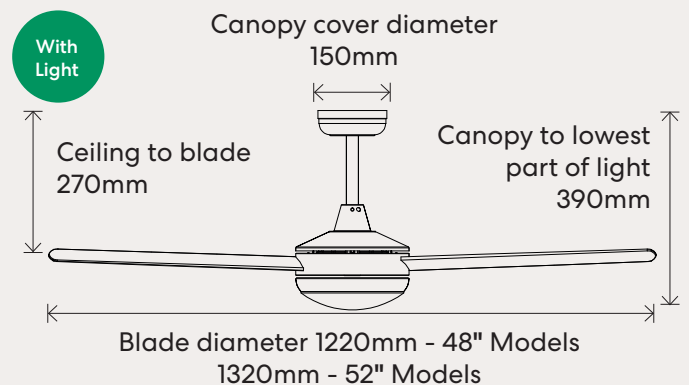

## 52" Remote

Speed	Wattage	RPM	Airflow
1	5w	60	3,911 m3/hr
2	7w	90	5,242 m3/hr
3	10w	122	6,394 m3/hr
4	16w	151	7,454 m3/hr
5	25w	185	9,202 m3/hr
6	35w	215	11,060 m3/hr

## Dimensions