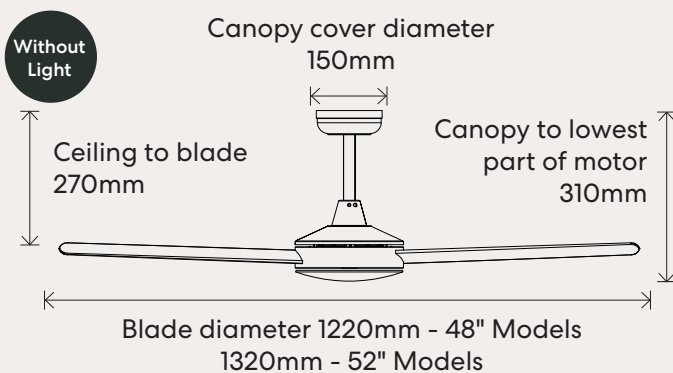

## 52" Remote

Speed	Wattage	RPM	Airflow
1	5w	60	3,911 m3/hr
2	7w	90	5,242 m3/hr
3	10w	122	6,394 m3/hr
4	16w	151	7,454 m3/hr
5	25w	185	9,202 m3/hr
6	35w	215	11,060 m3/hr

## Dimensions