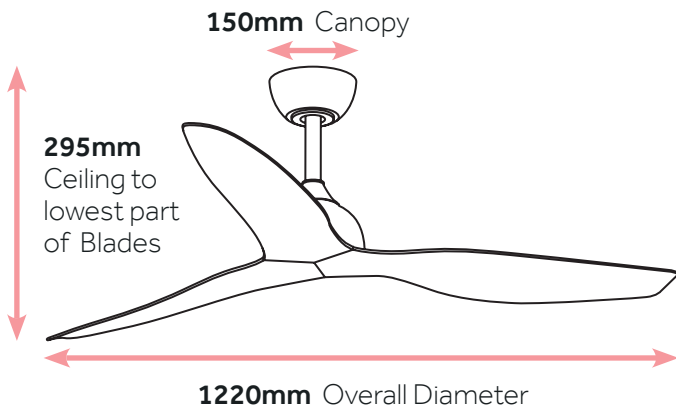

**INCLUDES NO BEEP REMOTE**  
Remote does not make a noise when  
you press the buttons!

**WHISPER | DC 48"**

## NO LIGHT

- C3000/101C** - 48" (122cm) White
- C3000/123C** - 48" (122cm) White/Light Oak
- C3000/202C** - 48" (122cm) Black

## DIMMABLE CCT LED LIGHT

- C3001/101C** - 48" (122cm) White - CCT LED
- C3001/123C** - 48" White/Light Oak - CCT LED
- C3001/202C** - 48" (122cm) Black - CCT LED