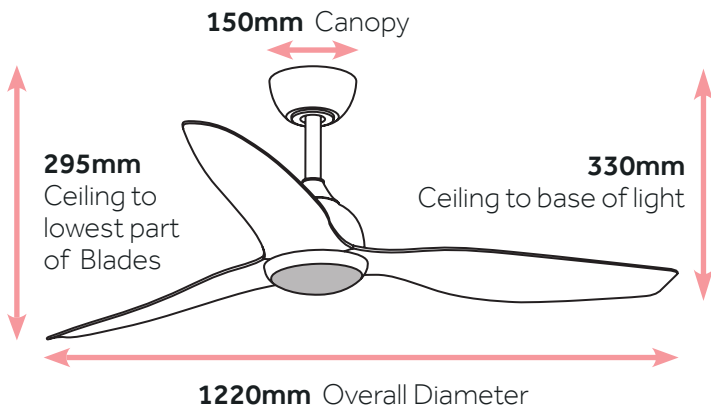

## NO LIGHT

- C3000/101C** - 48" (122cm) White
- C3000/123C** - 48" (122cm) White/Light Oak
- C3000/202C** - 48" (122cm) Black

## DIMMABLE CCT LED LIGHT

- C3001/101C** - 48" (122cm) White - CCT LED
- C3001/123C** - 48" White/Light Oak - CCT LED
- C3001/202C** - 48" (122cm) Black - CCT LED