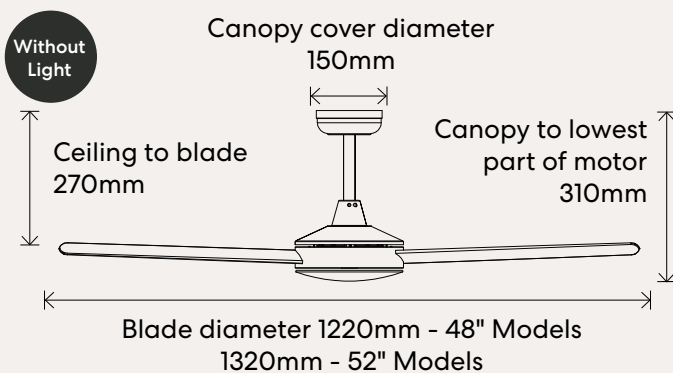

## 52" Remote

Speed	Wattage	RPM	Airflow
1	5w	60	3,911 m3/hr
2	7w	90	5,242 m3/hr
3	10w	122	6,394 m3/hr
4	16w	151	7,454 m3/hr
5	25w	185	9,202 m3/hr
6	35w	215	11,060 m3/hr

## Dimensions