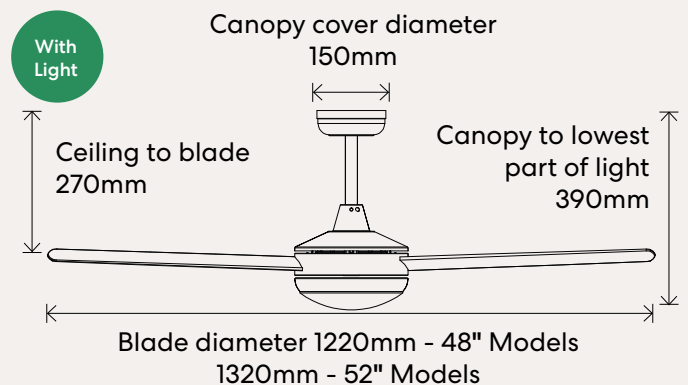

## 52" Remote

Speed	Wattage	RPM	Airflow
1	5w	60	3,911 m3/hr
2	7w	90	5,242 m3/hr
3	10w	122	6,394 m3/hr
4	16w	151	7,454 m3/hr
5	25w	185	9,202 m3/hr
6	35w	215	11,060 m3/hr

## Dimensions