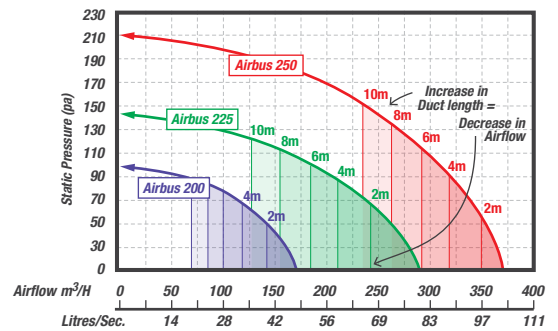

AIRBUS WITH TIMER

PRO-V Premium Series by ventair™

AIRBUS TOTAL EXHAUST SOLUTION

WITH INBUILT TIMER

- Comes in three sizes: 200, 225 and 250
- Commercial grade Japanese bearings
- Rated to 50,000+ hours continuous running
- Low profile is ideal for multi-story applications
- 1-25 minute adjustable run on function (pre-set to approx. 7 mins)
- Extensive range of fascia's to choose from to suit your needs
- Suitable for longer duct runs
- Built in back draft stopper
- Lower noise levels

4 PIN PLUG AND SOCKET INCLUDED

MAINTAINS PRESSURE

Model	Style	Exhaust Power	Air Delivery	Noise	Duct Outlet	Rec. Min. Install depth	Cutout
PVPX200T	Motor Only	30w	175m³H*	38dB(A)	Ø100mm	220mm	Ø240mm
PVPX225T	Motor Only	45w	290m³H*	40dB(A)	Ø150mm	220mm	Ø296mm
PVPX250T	Motor Only	50w	378m³H*	42dB(A)	Ø150mm	220mm	Ø296mm