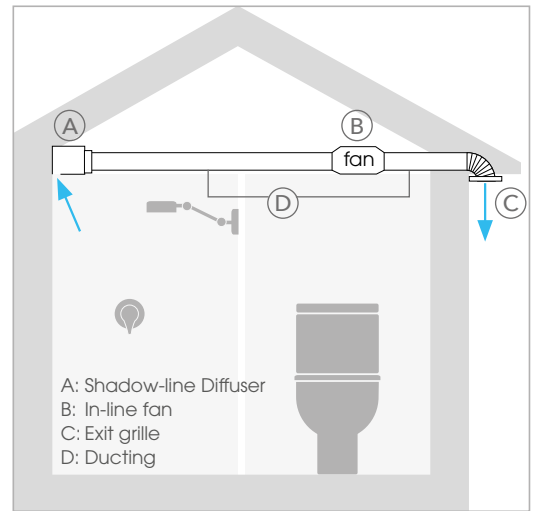

Shadowline Wall Diffuser

Concealed ceiling grille

1SLD1000W

expella™

The Shadowline Diffuser is an internal ceiling grille that allows air to be channelled through the ventilation system. This product is designed to be discreet – almost invisible, sitting at the wall/ceiling junction with a narrow slot set into the ceiling allowing air extraction from a domestic wet room.

Options:

- Extension kit (1 metre lengths)
- Insulated option for ducted air conditioning systems

Shadowline Wall Diffuser

Concealed ceiling grille

Applications and Installation:

- Suitable for supply and exhaust applications
- To be used in conjunction with an inline fan such as the AXCTP (recommended) and ducting
- Suitable for interior applications including: bathrooms, laundries and general kitchen ventilation
- Can be installed by a home handyman or industry professional (electrician or airconditioning installer)