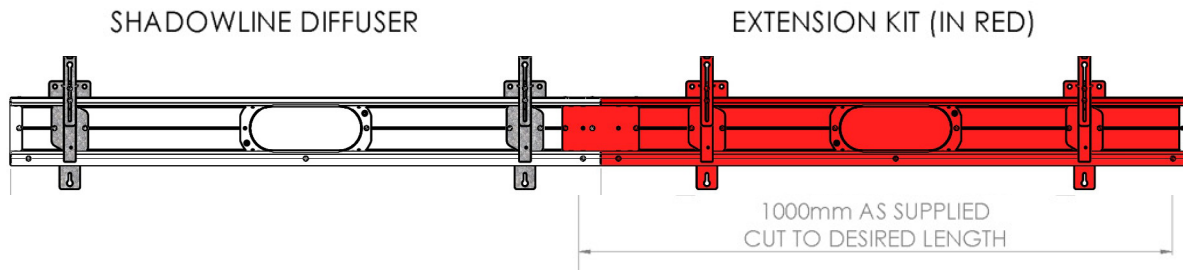

Shadowline Wall Diffuser

Concealed ceiling grille

Product detail: