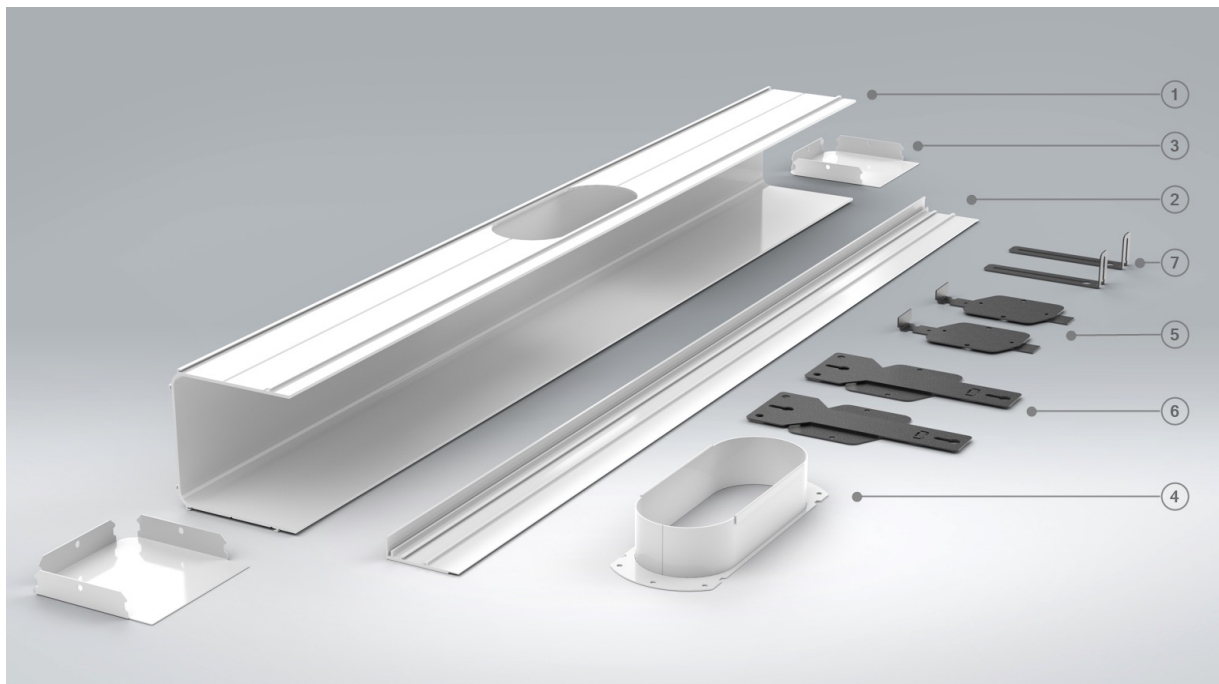

Shadowline Wall Diffuser

Concealed ceiling grille

1SLD1000W

expella™

The Shadowline Diffuser is an internal ceiling grille that allows air to be channelled through the ventilation system. This product is designed to be discreet – almost invisible, sitting at the wall/ceiling junction with a narrow slot set into the ceiling allowing air extraction from a domestic wet room.

Manufacturer:

expella™

Warranty:

5 years

Features and Benefits:

- Aluminium profile designed for optimal airflow and efficiency
- Creates unique detail between the wall and ceiling whilst making the exhaust system invisible
- Cut to length to suit any wall size
- Shadowline Diffuser creates a rigid structure that secures the ceiling sheet
- Multiple fixing options using clip in fasteners and is compatible with Rondo suspended ceilings
- Low profile for restricted ceiling space
- Can be fitted with a typical LED strip light*
- Designed and made in Australia

Options:

- Extension kit (1 metre lengths)
- Insulated option for ducted air conditioning systems

Shadowline Wall Diffuser

Concealed ceiling grille

Applications and Installation:

- Suitable for supply and exhaust applications
- To be used in conjunction with an inline fan such as the AXCTP (recommended) and ducting
- Suitable for interior applications including: bathrooms, laundries and general kitchen ventilation
- Can be installed by a home handyman or industry professional (electrician or airconditioning installer)

Product detail:

ITEM	PART #	DESCRIPTION	QTY
1	06-0003	Extrusion 17-0001, Cut, Machined and powder coated, Shadow Line	1
2	06-0004	Extrusion 17-0003, Cut to length and powder coated, Shadow Line	1
3	05-0021	End Cap, Extrusion, Shadow Line	2
4	05-0019	Spigot, Oval (150mm Flex)	1
5	05-0025	Front Bracket, 110x110 Extrusion	2
6	05-0024	Rear Bracket, 110x110 Extrusion	2
7	05-0012	Bracket, Adjustable, Shadow Line	2
8	15-0011	Screw, Self-tapping, Pan Head Phillips, 6G x 1/4", Zinc	20