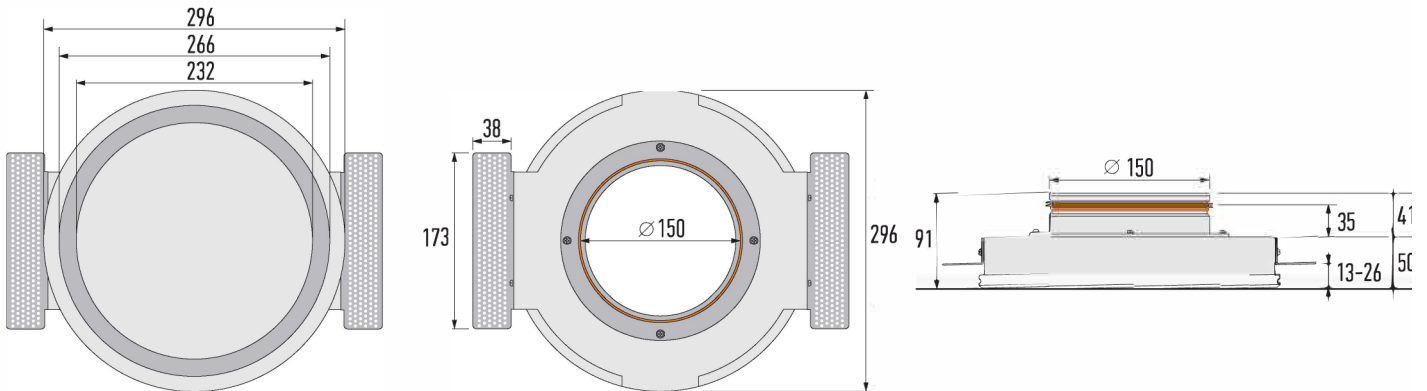

RONDO 150

PREMIUM FRAMELESS CEILING VENT

Dimensions

Installation

The vent installs discreetly into the ceiling - once fixed into position simply plaster and paint for an unobtrusive, modern finish.

Colour Match

 Perfectly match the colour of your ceiling.

Connect to 150mm diameter ducting - perfect for use with an inline fan to create a premium bathroom extraction system, in aesthetics and performance.

Proudly distributed in Australia by