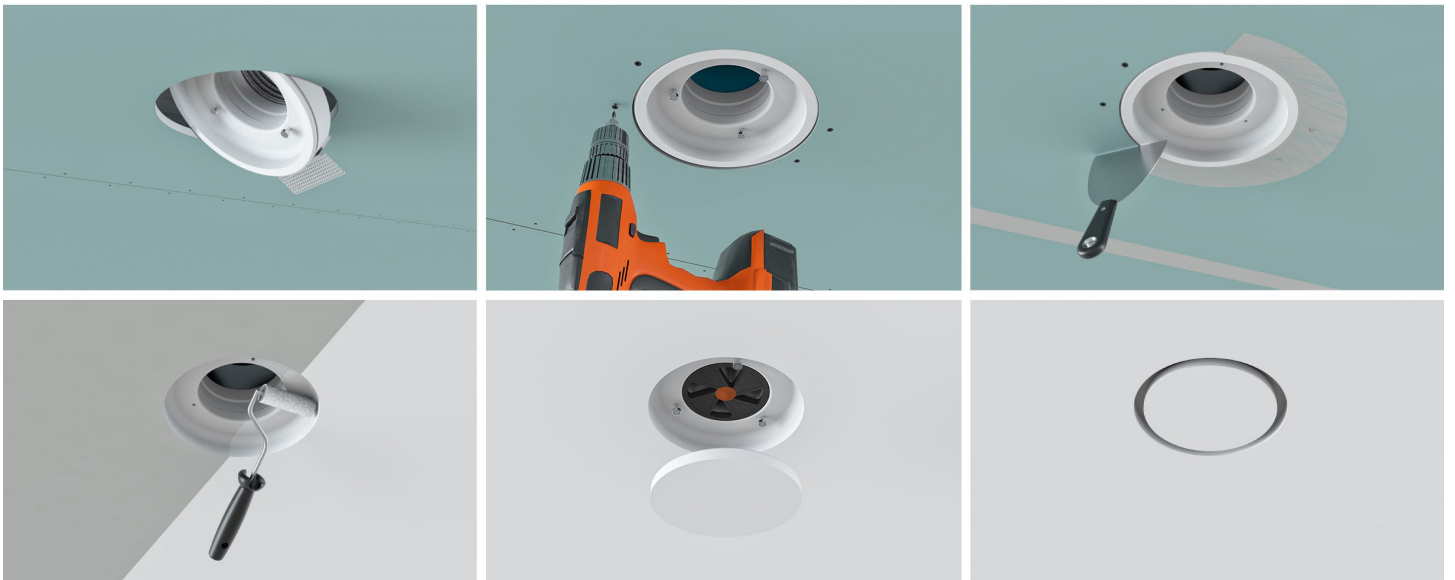

RONDO 150

PREMIUM FRAMELESS CEILING VENT

Dimensions

Installation

The vent installs discreetly into the ceiling - once fixed into position simply plaster and paint for an unobtrusive, modern finish.

Colour Match

 Perfectly match the colour of your ceiling.

Connect to 150mm diameter ducting - perfect for use with an inline fan to create a premium bathroom extraction system, in aesthetics and performance.

Proudly distributed in Australia by