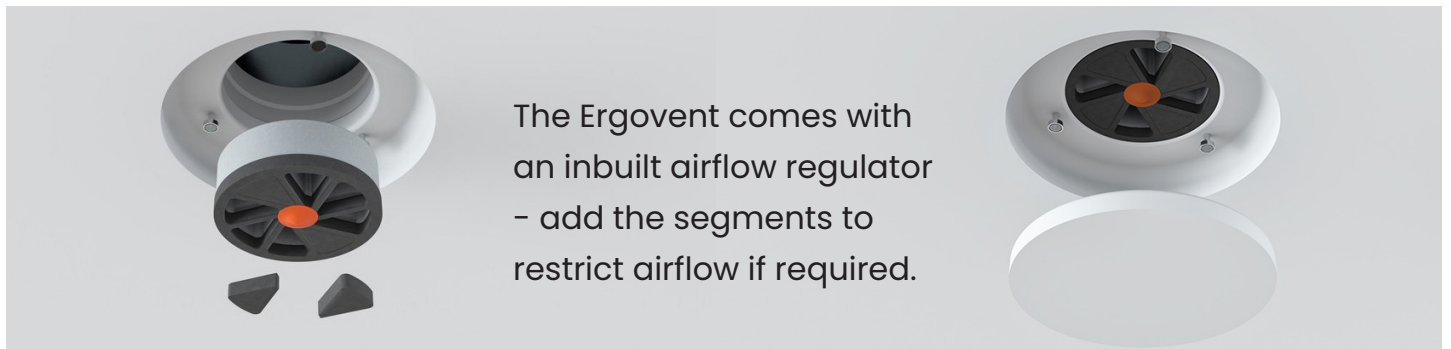

RONDO 150

PREMIUM FRAMELESS CEILING VENT

Dimensions

Installation

The vent installs discreetly into the ceiling - once fixed into position simply plaster and paint for an unobtrusive, modern finish.

Colour Match

 Perfectly match the colour of your ceiling.

Connect to 150mm diameter ducting - perfect for use with an inline fan to create a premium bathroom extraction system, in aesthetics and performance.

Proudly distributed in Australia by