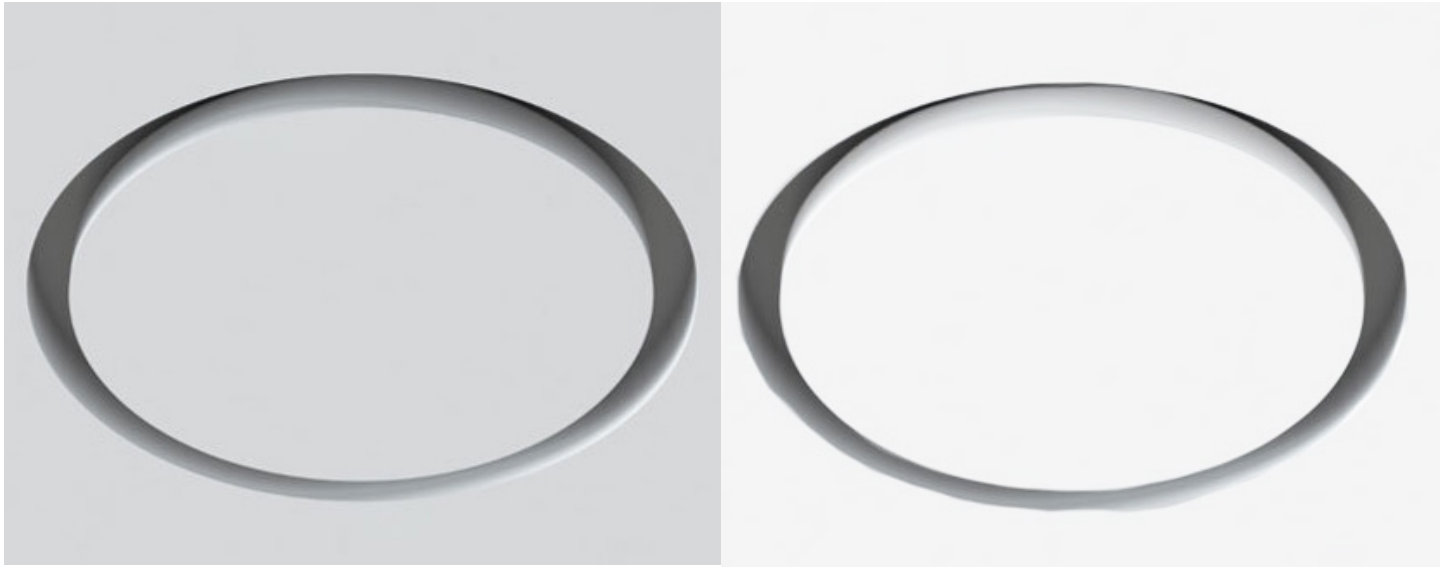

RONDO 150

PREMIUM FRAMELESS CEILING VENT

Dimensions

Installation

The vent installs discreetly into the ceiling - once fixed into position simply plaster and paint for an unobtrusive, modern finish.

Colour Match

 Perfectly match the colour of your ceiling.

Connect to 150mm diameter ducting - perfect for use with an inline fan to create a premium bathroom extraction system, in aesthetics and performance.

Proudly distributed in Australia by